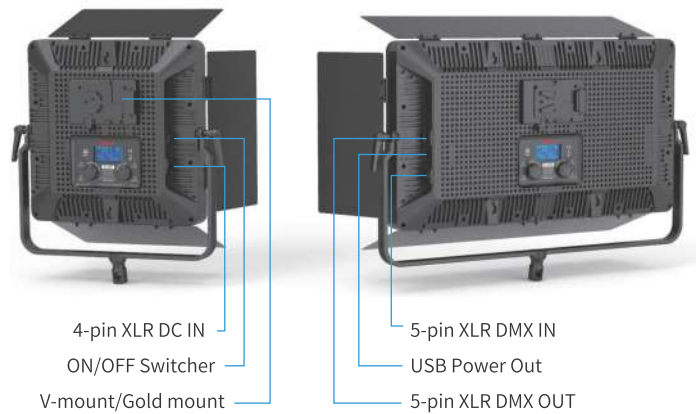

# Studio LED Panel

60W/120W SMD-LEDs, DMX control

**CL-60D** 60W 1:1 DMX

**CL-120D** 120W 2:1 DMX

## Surface Mounted LEDs

PL60D/120D adopts SMD Surface Mounted LEDs which feature:

1. Higher uniformity of illuminance
2. Wider beam angle
3. higher colour rendering index
4. Softer and Brighter
5. Longer life time

## Power and Control

900pcs SMD LEDs  
60W 2000Lux@1m

1800pcs SMD LEDs  
120W 3700Lux@1m

## Specifications

Model	PL60D	PL120D
LEDs	900pcs SMD	1800pcs SMD
Colour Temp	2700K - 6500K	2700K - 6500K
Illuminance	2000Lux @ 1m	3700Lux @ 1m
Colour Render	CRI 98; TLCI 99	CRI 98; TLCI 99
DMX	DMX512 in & out	DMX512 in & out
Input Voltage	DC 11-17V	DC 11-17V
Output Power	60W	120W
Dimensions	354 x 354 x 73.5mm	644 x 354x 73.5mm
New Weight	3.2kg incl. Barndoors	4.7kg incl. Barndoors