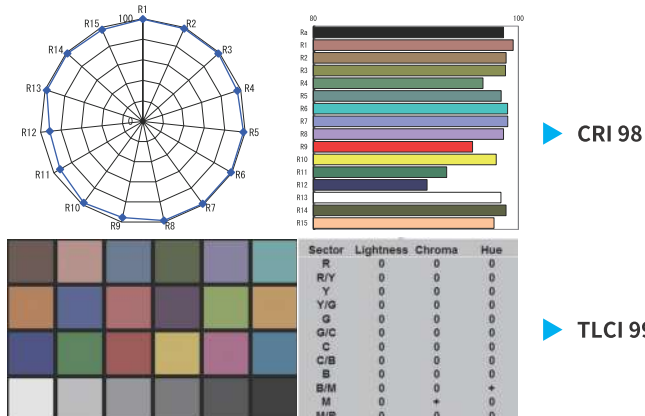

## Surface Mounted LEDs

PL60D/120D adopts SMD Surface Mounted LEDs which feature:

1. Higher uniformity of illuminance
2. Wider beam angle
3. higher colour rendering index
4. Softer and Brighter
5. Longer life time

## Power and Control

900pcs SMD LEDs  
60W 2000Lux@1m

1800pcs SMD LEDs  
120W 3700Lux@1m

## Accurate Colour

## Specifications

Model	PL60D	PL120D
LEDs	900pcs SMD	1800pcs SMD
Colour Temp	2700K - 6500K	2700K - 6500K
Illuminance	2000Lux @ 1m	3700Lux @ 1m
Colour Render	CRI 98; TLCI 99	CRI 98; TLCI 99
DMX	DMX512 in & out	DMX512 in & out
Input Voltage	DC 11-17V	DC 11-17V
Output Power	60W	120W
Dimensions	354 x 354 x 73.5mm	644 x 354x 73.5mm
New Weight	3.2kg incl. Barndoors	4.7kg incl. Barndoors